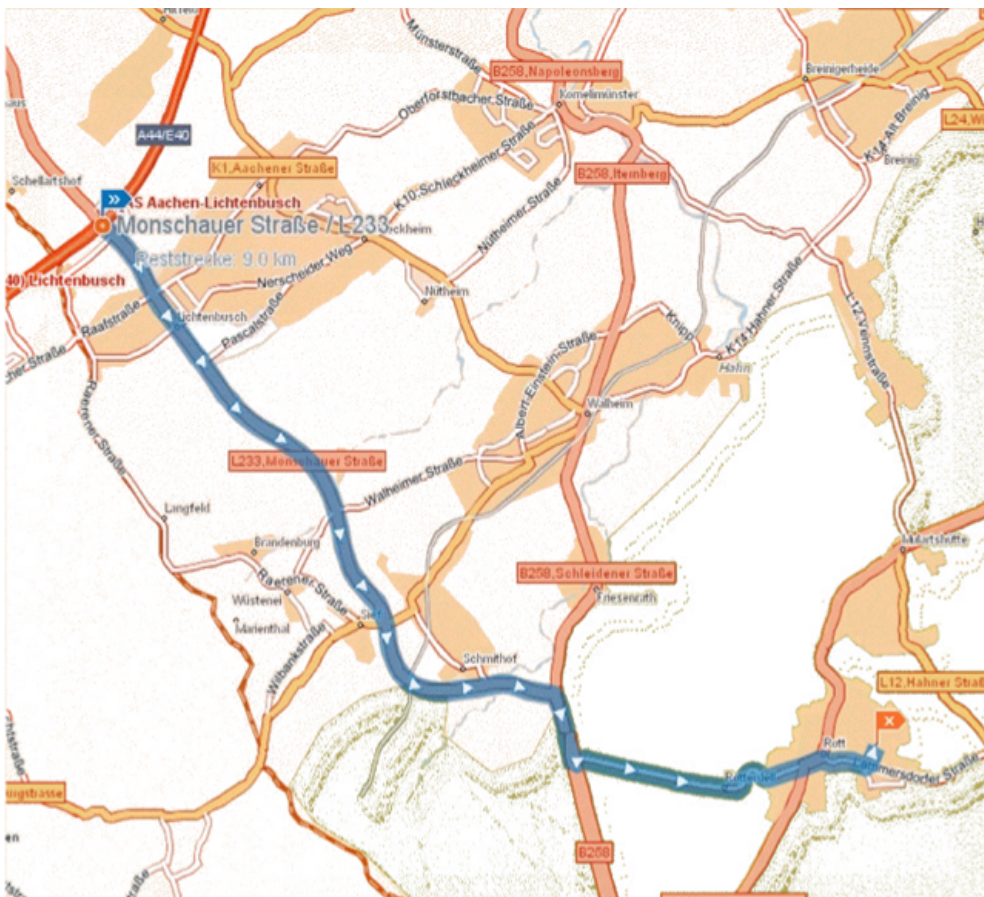

IAL GmbH

Talweg 10
D-52159 Roetgen

The way to find us:

A44 Motorway Exit Lichtenbusch
(last exit before the border from Germany to Belgium)

Use the Lichtenbusch exit and take the Monschauer Straße towards Monschau (it is a left turn coming from Cologne or Düsseldorf).

At the end of the Monschauer Straße (after approx. 6 km) turn right towards Monschau/Roetgen.

After approx. 550 m at the Hotel 'Relais Königsberg', turn left (turning lane) towards Rott.

Drive straight until you reach Rott and the street ends. (approx. 2 km).

Now turn left towards Stolberg.

After approx. 170 m you will see the church on the right. Turn right into the Lammersdorfer Str. directly before the church.

Follow the Lammersdorfer Straße until you reach Talweg, the third cross-street on the left after approx. 400 m.

You will find us at house number 10, located approx. 200 m on the right.

You can park in front of the building or around the left side in the parking lot outside the main entrance.

Tel: 02471 / 1224 - 0
www.ial-software.com